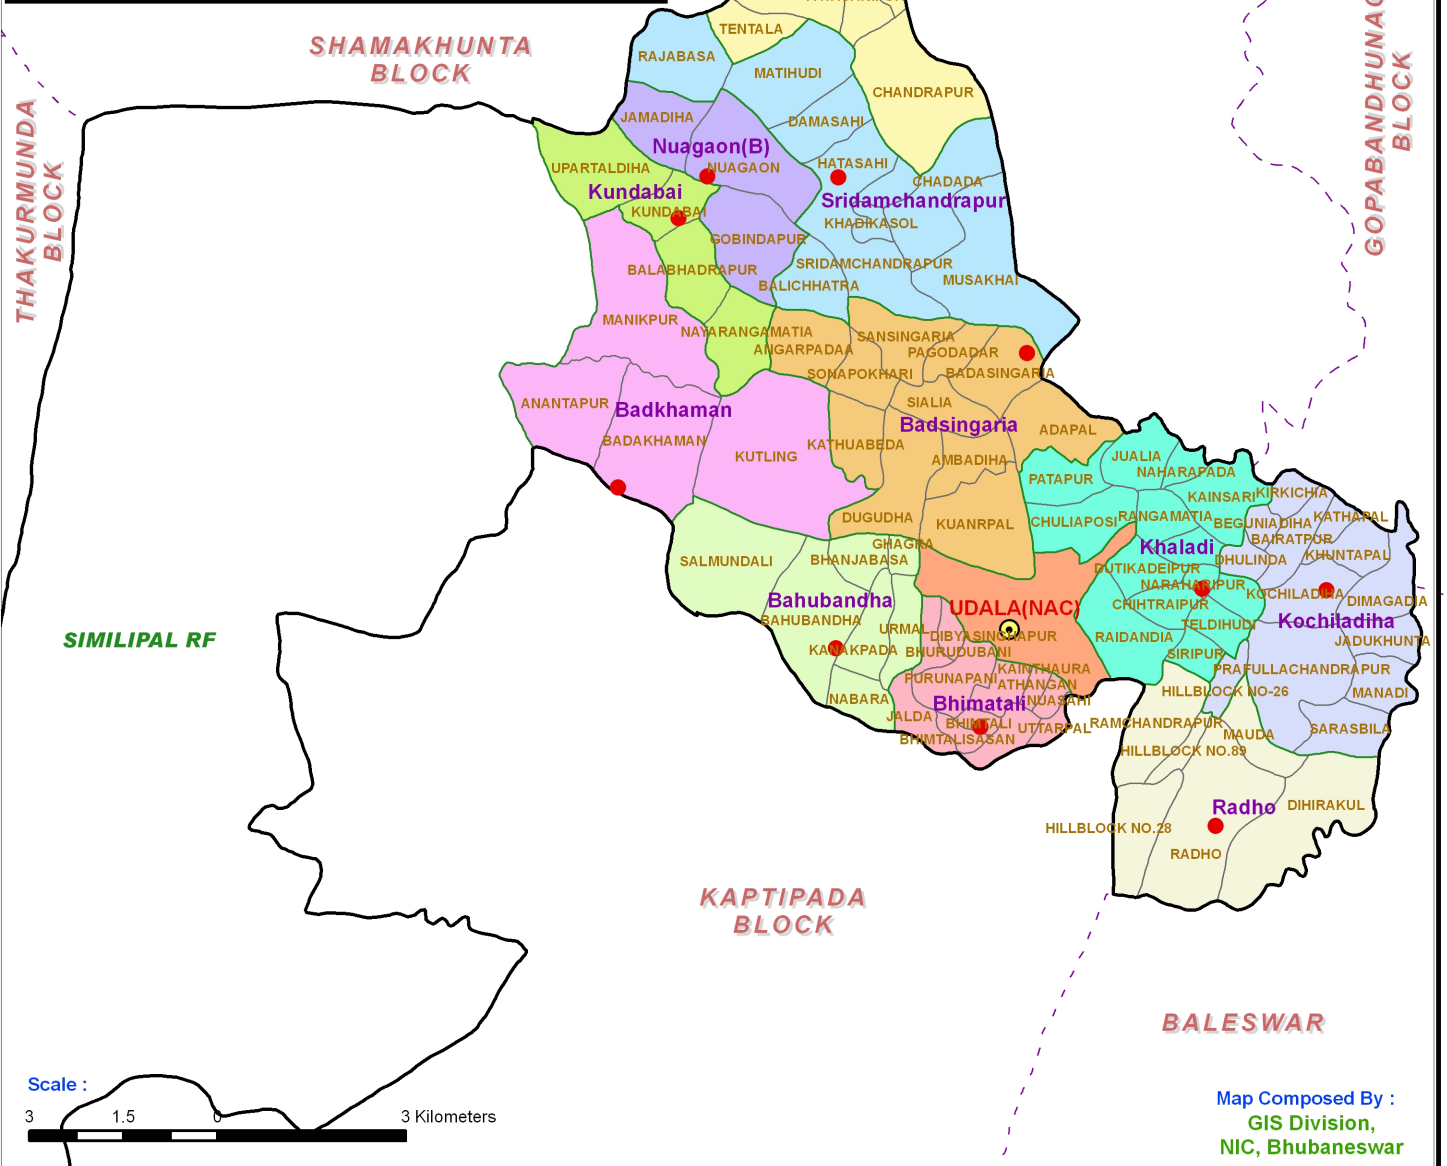

GRAM PANCHAYAT

UDALA BLOCK MAYURBHANJ DISTRICT

INDIA			ODISHA			MAYURBHANJ			LEGEND		
Odisha			Mayurbhanj			Udala Block					
Block Headquarter			GP Boundary			Village Boundary			Radho GP Name		
GP Headquarter									KUTLING Village Name		
									Data Source :District Administration		