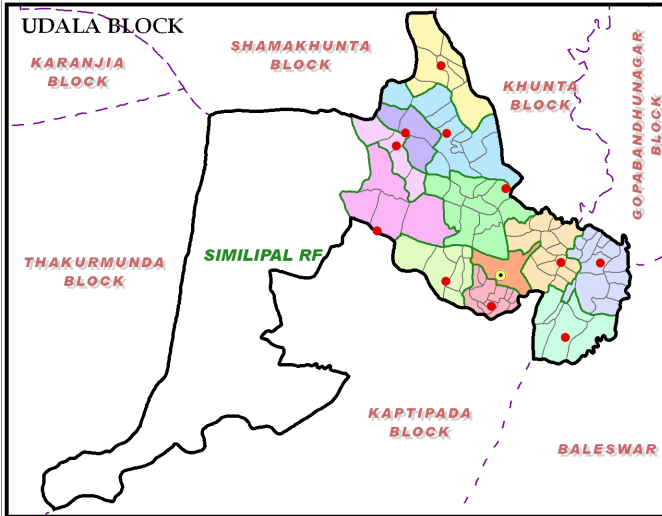

GRAM PANCHAYAT

UDALA BLOCK MAYURBHANJ DISTRICT

INDIA			ODISHA			MAYURBHANJ			LEGEND		
Odisha			Mayurbhanj			Udala Block					
Block Headquarter			GP Boundary			Village Boundary			Radho GP Name		
GP Headquarter									KUTLING Village Name		
									Data Source :District Administration		